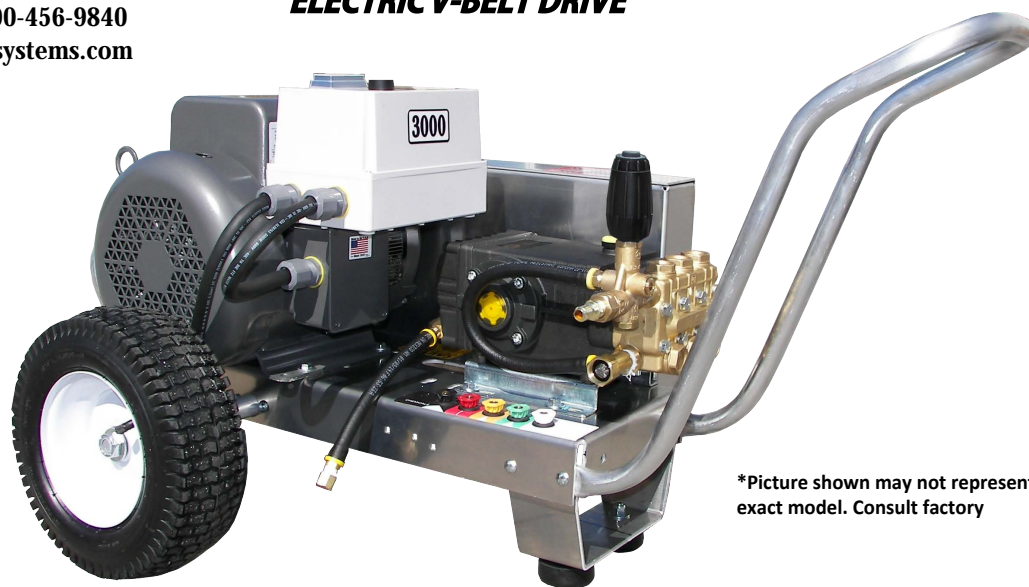

Distributed By:
R.J. Sayers Distributing, LLC
21020 Cambodia Ave
Farmington, MN 55024
651-460-6101 / 800-456-9840
info@sayerswashsystems.com

EAGLE SERIES ELECTRIC V-BELT DRIVE

*Picture shown may not represent exact model. Consult factory

EB4020E1A402

4GPM@2000PSI

230V/1PH/25A
5.0 HP

RKA4G35NL Pump

MARATHON® L3608TM Motor

Standard Accessories

- Gun/wand assembly w/quick connects
- 50' high pressure hose w/quick connects
- Chemical injector assembly w/quick connects
- 4 color-coded QC spray nozzles
- 1 color-coded QC chemical nozzle

Available Options

- Powder Coated Steel Skid Mount -Precede model with S/
  Example: S/EB4035E3G302
- Block Mounted k7 Unloader-3500 PSI max
- Auto Start/Stop (230V)
- Auto Start/Stop w/ time delay-consult factory
- 460V available-consult factory

NOTE: Review specs for models with Auto Start/Stop options as these units are custom made and both NONCANCELABLE & NONRETURNABLE

Standard Features

- Revolutionary aircraft grade aluminum frame with dual handles (no welds to fail)
- Lifetime frame warranty
- Choice of reliable AR, Cat and General pumps
- 3VX belt system offers balanced power transfer
- 50 mesh inlet water filter
- Adjustable pressure unloader
- Pneumatic tires
- Dual padded shock absorbing feet
- 3/4" cold-rolled steel threaded axle
- Low speed pump and thermo-sensor (prevents overheating in bypass mode)
- TEFC Commercial/Industrial motors
- Heavy duty motor controls in NEMA enclosure w/12' power cord (no GFCI or plug)

Pressure-Pro®